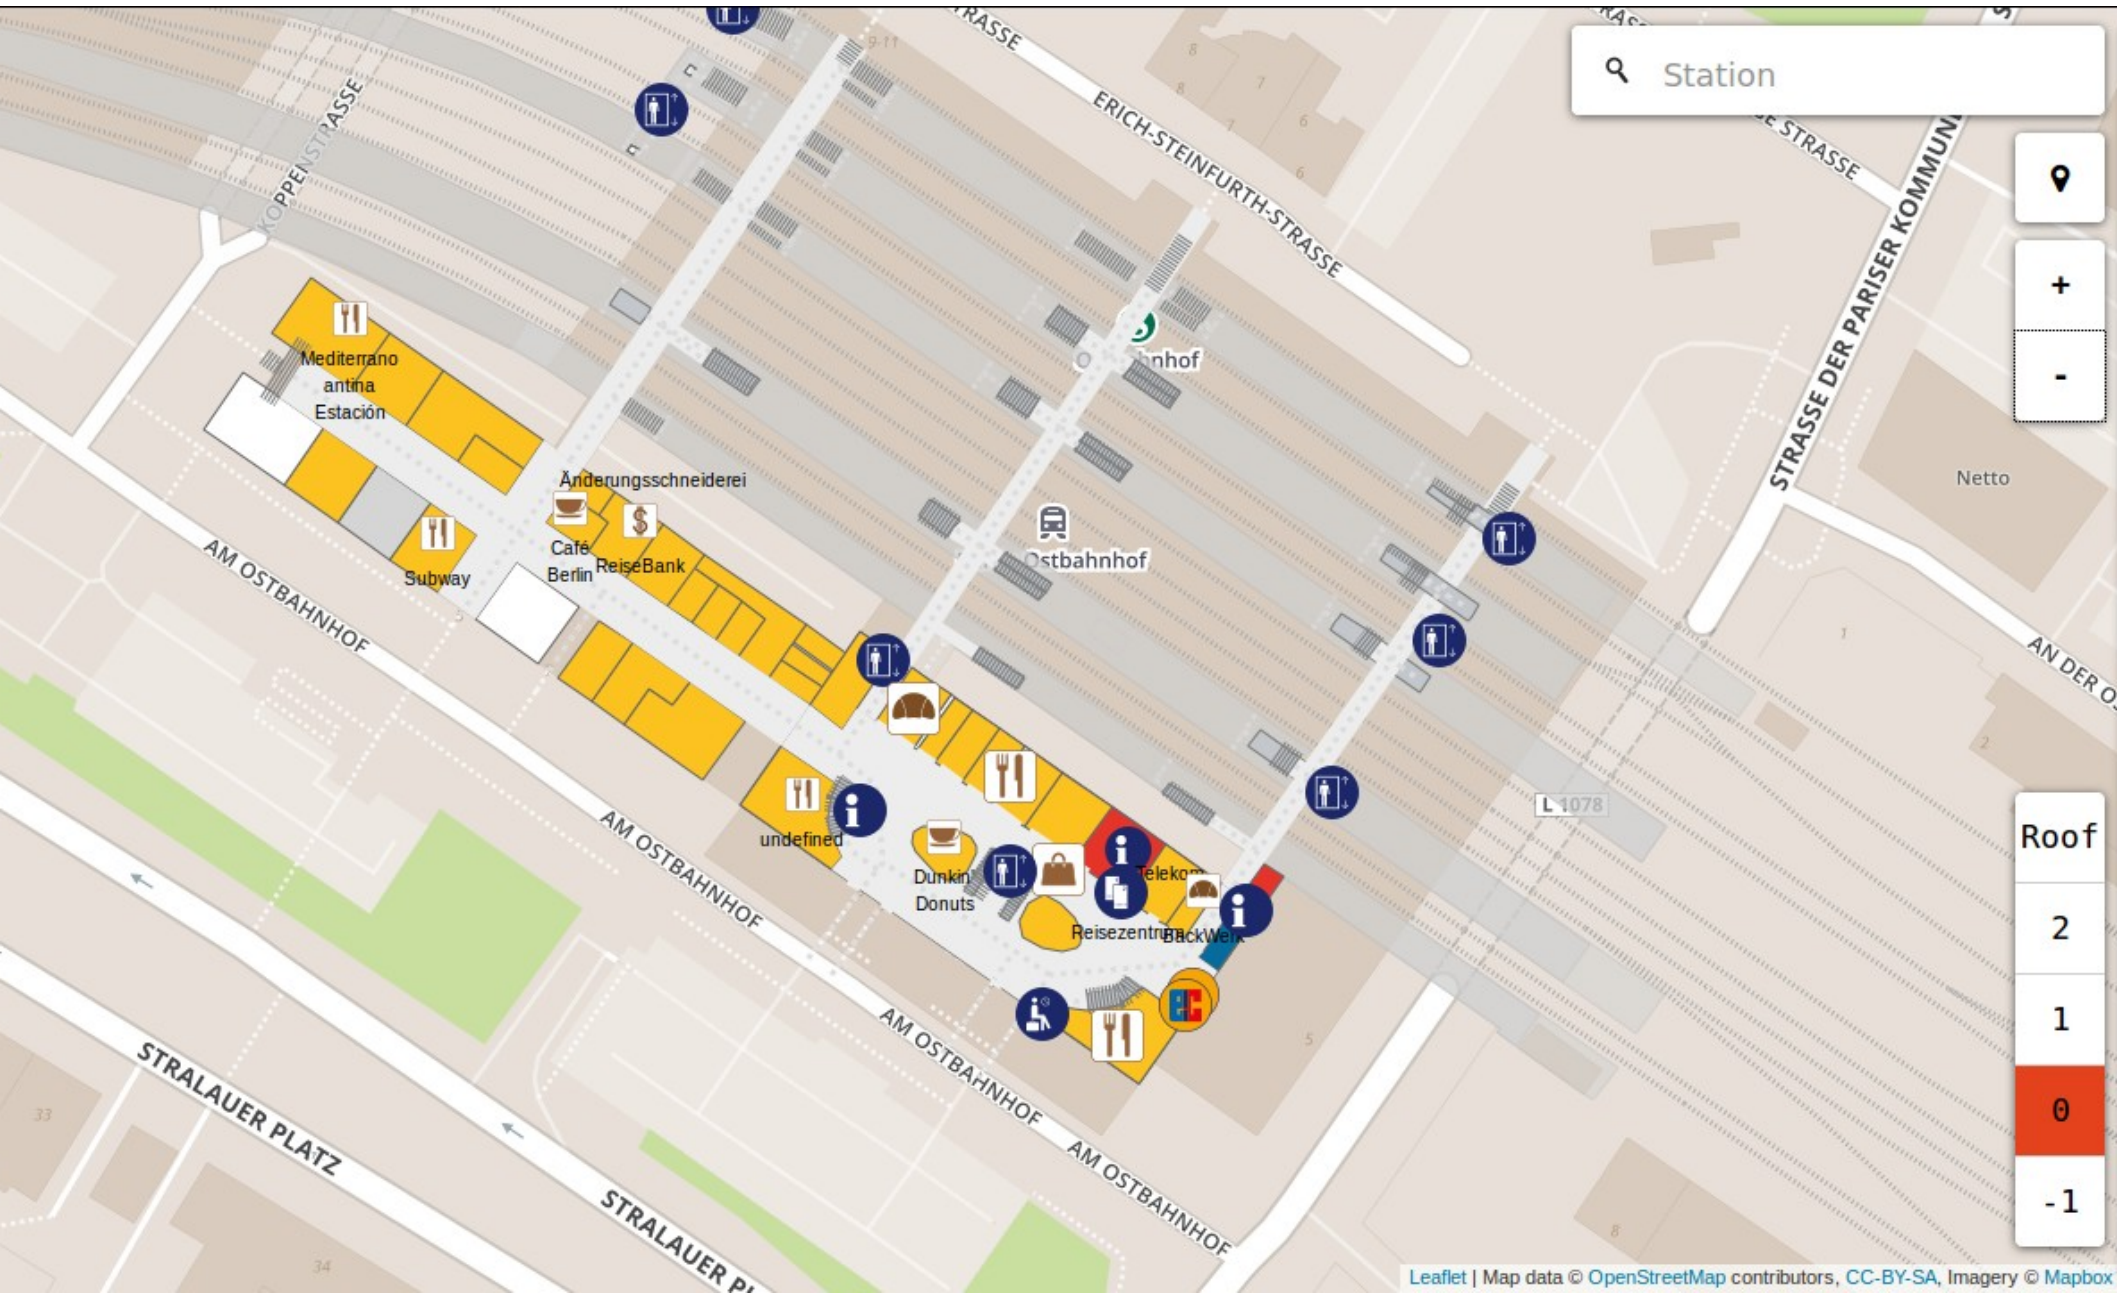

# Hauptbahnhof Frankfurt (Main)

Station

Map navigation controls: a location pin icon, a plus sign (+) for zooming in, and a minus sign (-) for zooming out.

Roof level legend:

Roof
2
1
0
-1