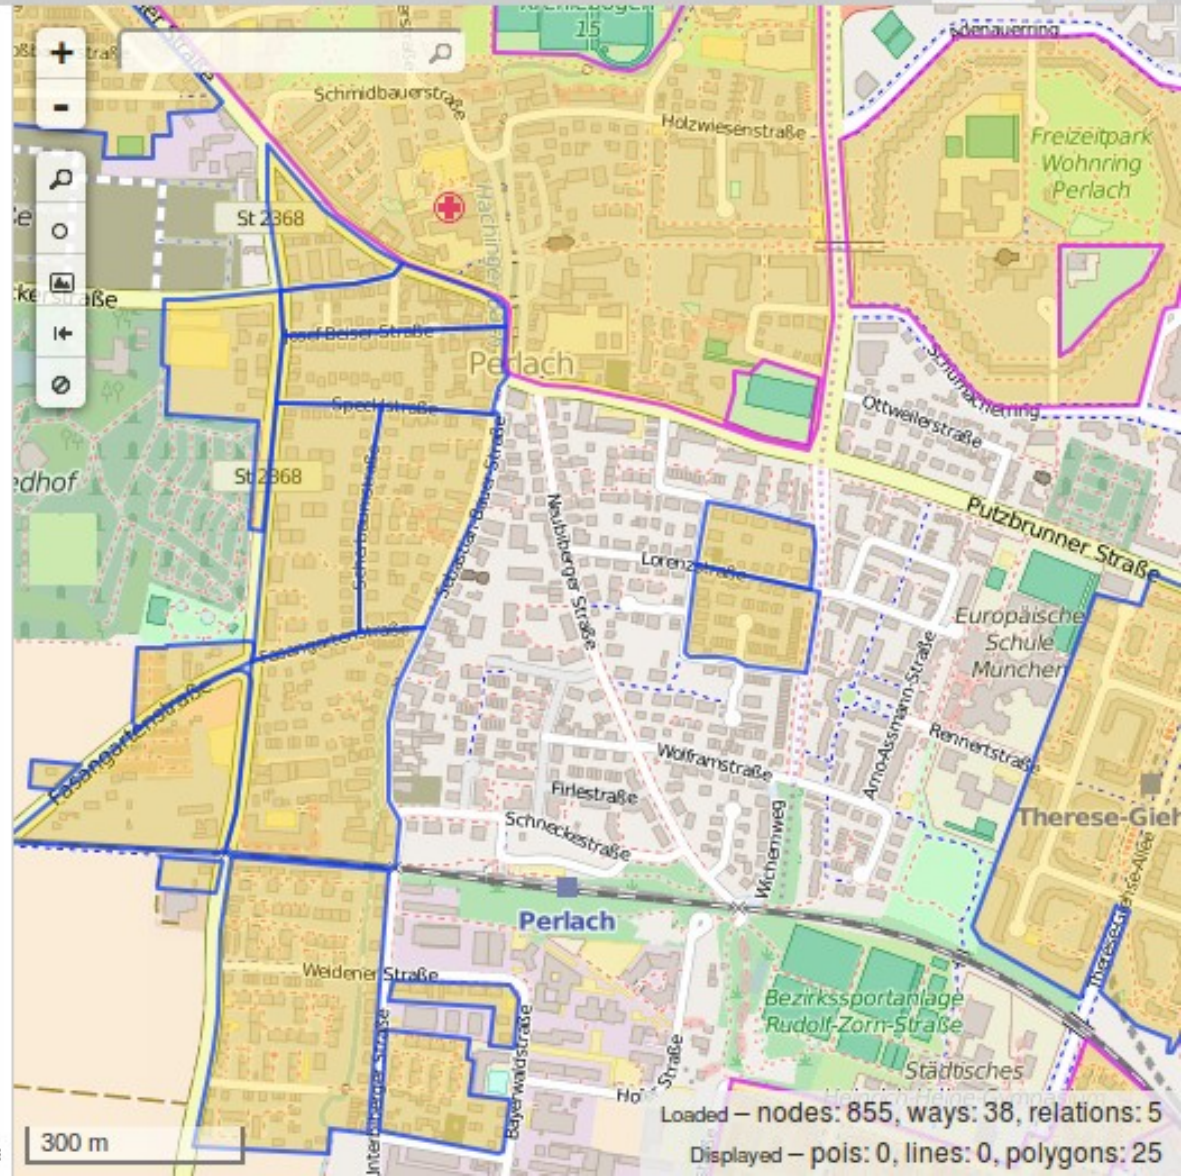

```
1  /*
2  This query looks for nodes, ways and
3  relations
4  with the given key/value combination.
5  Choose your region and hit the Run button
6  above!
7  */
8  [out:json][timeout:25];
9  // gather results
10 (
11 // query part for: "landuse=residential"
12 node["landuse"="residential"]({{bbox}});
13 way["landuse"="residential"]({{bbox}});
14 relation["landuse"="residential"]
15 ({{bbox}});
16 );
17 // print results
18 out body;
19 >;
20 out skel qt;
```